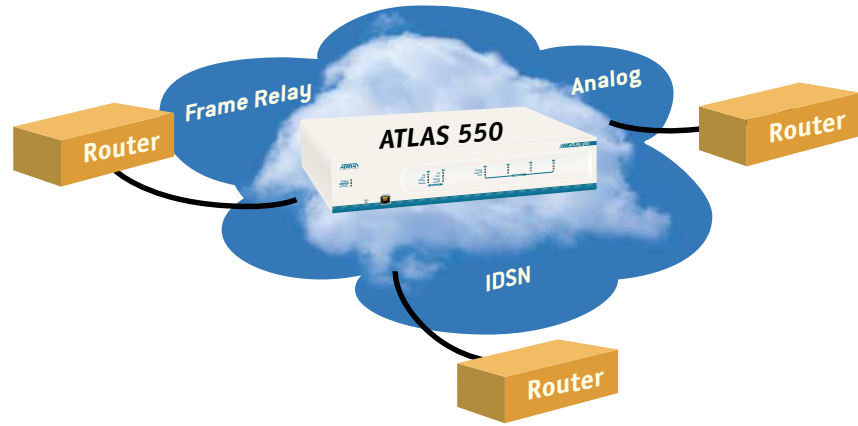

About Honolulu Community College

Honolulu Community College is part of the University of Hawaii system of community colleges. The prime mission of the college is to serve as the leading technical training institution in the State of Hawaii. The college offers training and degrees in more than 20 distinct technical areas. Its technical programs cover a wide spectrum—from flight training and boat building to networking and computing. It has been a Cisco Academy Training Center since Summer 1998, and is one of six Cisco Certified Network Professional Academy Training Centers in the United States. The college prides itself on its entrepreneurial spirit and strives to be a positive factor in the economic development of the State of Hawaii.

www.adtran.com

ADTRAN, Inc.
901 Explorer Blvd.
P.O. Box 140000
Huntsville, AL 35814-4000
800 9ADTRAN
info@adtran.com

©1999 ADTRAN, Inc. All rights reserved.
ADTRAN is a registered trademark of ADTRAN, Inc. TSU 120 and TSU 600e are trademarks of ADTRAN, Inc.
Printed in the U.S.A. on recycled paper.

C1CS0005HCC

ABOUT THE ATLAS 550

The ATLAS 550 is a six-slot modular platform that can accommodate numerous combinations of ISDN, Frame Relay, and Analog ports for real-world WAN emulation. Using the easy-to-follow configuration menu, the ATLAS 550 can easily save and upload different configurations to quickly change the Wide Area Network.

ATLAS 550 FLEXIBILITY

ISDN BRI	1-16 Circuits
ISDN PRI	1-4 Circuits
Frame Relay	1-4 Circuits (300 DLCIs)
Analog (POTS)	1-32 Circuits

Shortly after a recent Frame Relay lab used in the CCNA certification program, Lewis said, "The students are able to clearly see the function of the DLCIs in the wide area network. The flexibility on the ATLAS 550 allowed them to experiment with both hub-and-spoke and fully meshed topologies. One student mentioned that it was really a unique opportunity to get a chance to work with a Frame Relay switch in a lab setting for a more 'real-world' experience."