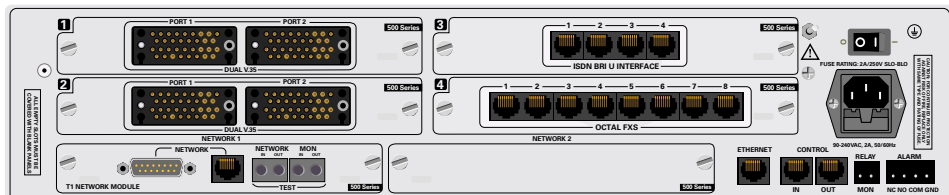

For more information on the pre-configured ADTRAN ATLAS 550 for WAN emulation, or to speak to an ADTRAN network engineer, call 800 615-1176.