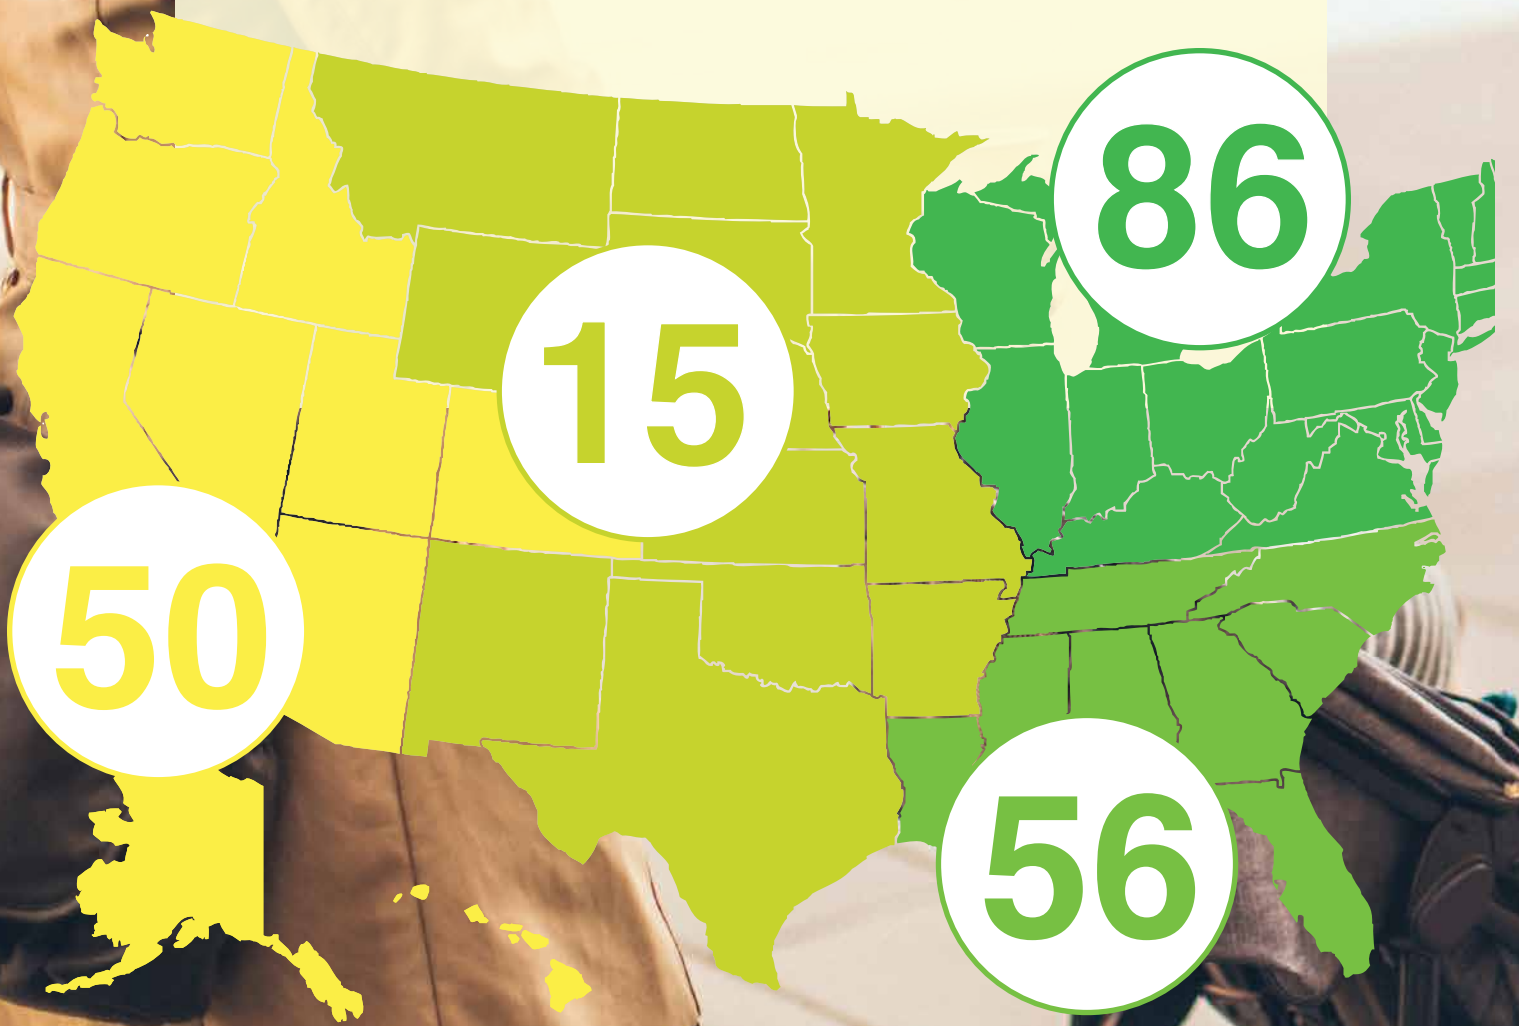

ADTRAN ENABLES GIGABIT SERVICES IN OVER 200 COMMUNITIES

WHERE WE ARE

In January 2013, former Federal Communications Commission Chairman Julius Genachoski issued the Gigabit City Challenge, calling for all 50 states to have at least one community with gigabit Internet access by 2015.

ADTRAN is doing its part helping service providers, cable operators, municipalities and rural carriers to deploy the ultra-fast broadband services that are changing the game for community revitalization across the United States. When we launched our Enabling Communities Connecting Lives - campaign in August 2014, we envisioned that every community, regardless of size, could realize the transformative benefits of Gigabit broadband. In just over one year, more than 200 communities have partnered with ADTRAN and are now reaping the benefits of Gigabit broadband.

GETTING THERE FROM HERE

So, the question remains, "How do we get there?" Gigabit service delivery has traditionally meant building FTTH networks which require fiber to be pulled throughout the home. ADTRAN understands the common concerns for service providers evaluating Gigabit deployment options such as the overall cost to build an all-fiber network and how to keep up with subscriber activations and subsequent service or network upgrades in light of growing demand. Technology breakthroughs now offer lower deployment costs, improved time to market and doubled network longevity all while supporting new service creation benefits.

There are new technologies and techniques that support Gigabit speeds in a more cost-effective and timely manner. G.fast, DOCSIS 3.1 and 802.11ac are access technologies that respectively enable operators to extend their Gigabit services via existing phone wire, coax cables and Wi-Fi. With these deployments, fiber is typically deployed to the building basement or street curb, and then any of these new technologies carry the Gigabit services to the customer device.

Current FTTH solutions support a finite number of true Gigabit broadband customers and are simply not designed to support premium symmetrical business and backhaul services. Next-generation symmetrical 10 Gbps Broadband solves this issue by supporting many more Gigabit services and even offer multi-Gigabit services. This technology uniquely enables both existing residential FTTH customers and early business adopters to be supported on a single, common-access architecture.

New software-defined networks (SDN) and virtualized services are allowing operators to rapidly create and automatically activate new services. This allows for the acceleration of new revenue streams providing additional investment return for their new Gigabit broadband networks.